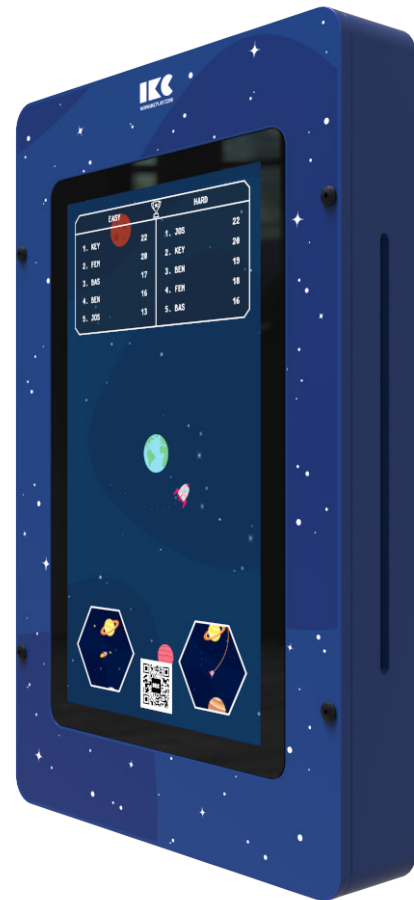

Delta 21 inch Orbits

The interactive play system Delta 21 inch Orbits has a 21 inch touch screen with a space theme. The game is suitable for children from 8 to 12+ years old and takes them on a journey through the universe with a spaceship. The educational and non-violent game is specially designed by the IKC studio and stimulates children to find a solution to safely navigate through space in a fun and creative manner.

Our interactive play systems are:

- Easy-to-clean
- Extremely strong and durable
- Suitable for several children at the same time
- Energy-efficient

Interactive | Delta 21 inch Orbits

Article no.	Frame colour	Colour code	Size HxWxD	Mounting	Age	KG	
IN00212	Blue	PMS 7685C	70x45x9 cm	wallmount	8 - 12+ years	11 KG	MDF,Steel,Stainless steel

Included software

[Orbits 101](#)

Technical specifications

Power supply	100-240V ~ 1.5A max. 360W
Resolution	1920x1080
Touchscreen	Up to 10 touchpoints
Glass type	4mm toughened glass. Surface hardness 7H.