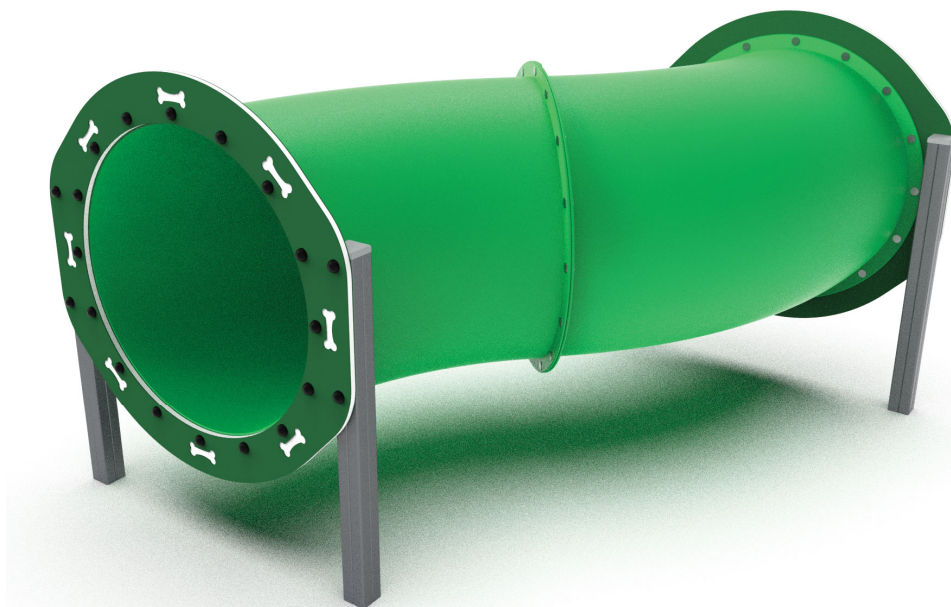

Doggy Tunnel Curved DP-010

Product Specification

Compliance

AS4685.1-6:2021

Softfall Requirement

Area - N/A

Perimeter - N/A

Free Height of Fall - N/A

Age Group

N/A

Materials

- UV Stable HDPE
- Powder Coated Marine Grade Aluminum
- Stainless Steel Fasteners
- Roto Moulded Plastic

DOGGY PLAY

Top View

Elevation