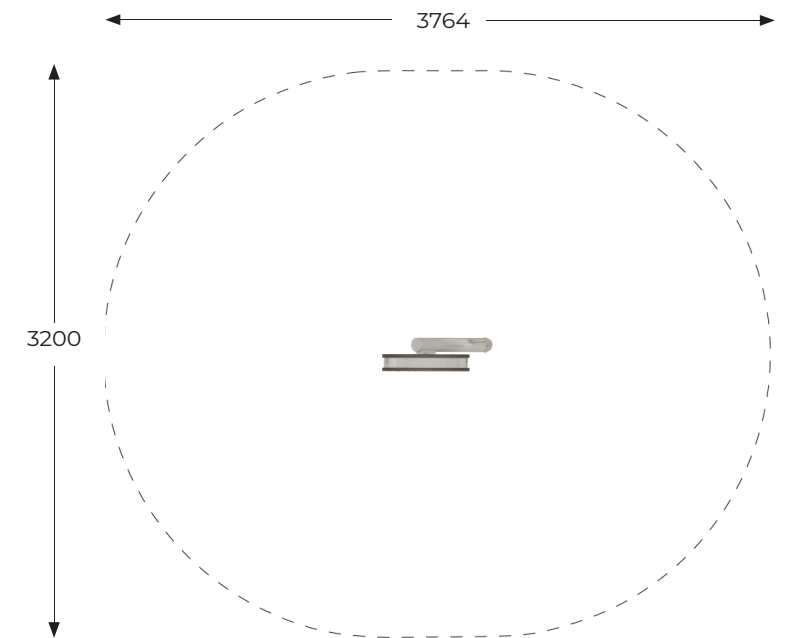

Cyclone

Product Sheet

Product Code:	MUS134
Range:	Musical
Ages:	2+ yrs
Equipment Size:	L 0.59m x W 0.20m x H 1.20m
Circulation Zone:	3.7m x 3.2m

Materials:

Sound is produced between two HDPE Panels, decorated with aluminium inserts in the shape of thunderbolts, filled with ball bearings to create sounds mimicking gentle rain or a stormy downpour