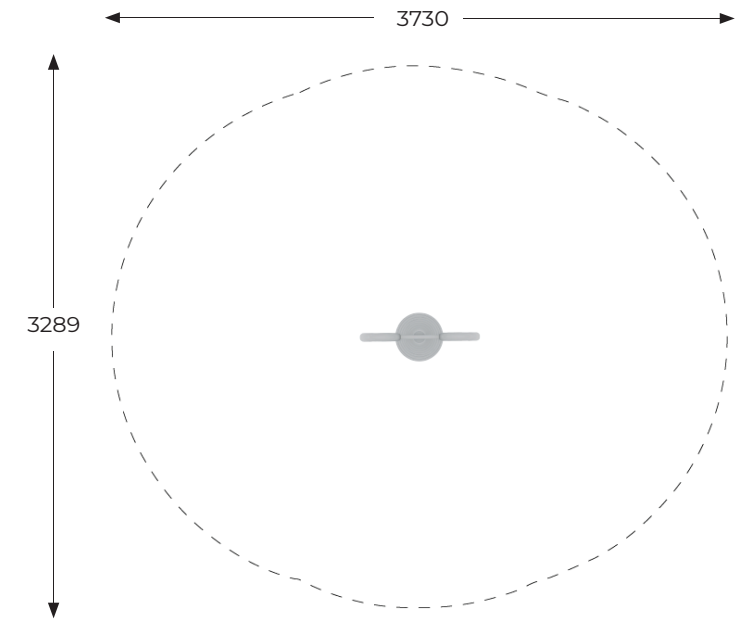

Bell Lyre

Product Sheet

| | |
|-------------------|----------------------------|
| Product Code: | MUS003 |
| Range: | Musical |
| Ages: | 2+ yrs |
| Equipment Size: | L 0.75m x W 0.28m x H 1.9m |
| Circulation Zone: | L 3.73m x W 3.28m |